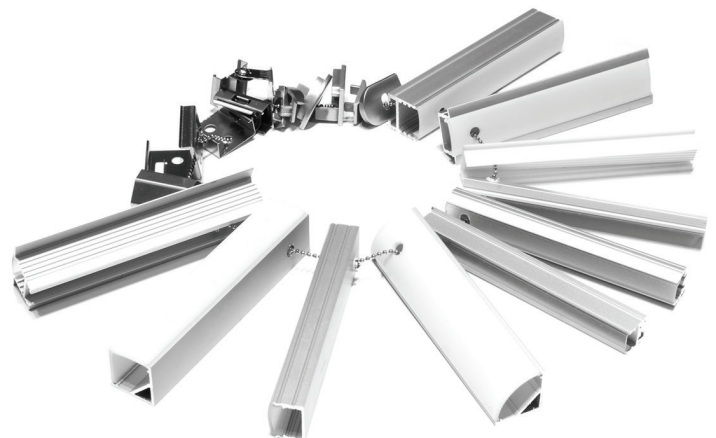

**Order your free
SAMPLE TODAY!!**

Pay only \$19.99 for shipping and handling.

What's in the box:

High-end led profiles of series: **1100, 1200, 1300, 1400, 2000, 4400 & 4500.** All of our brackets and endcaps to fit your new LED profiles along with all five lenses (Focus, Clear, Spread, Opal and Optiflex). You will also receive the latest LumenTruss catalog.